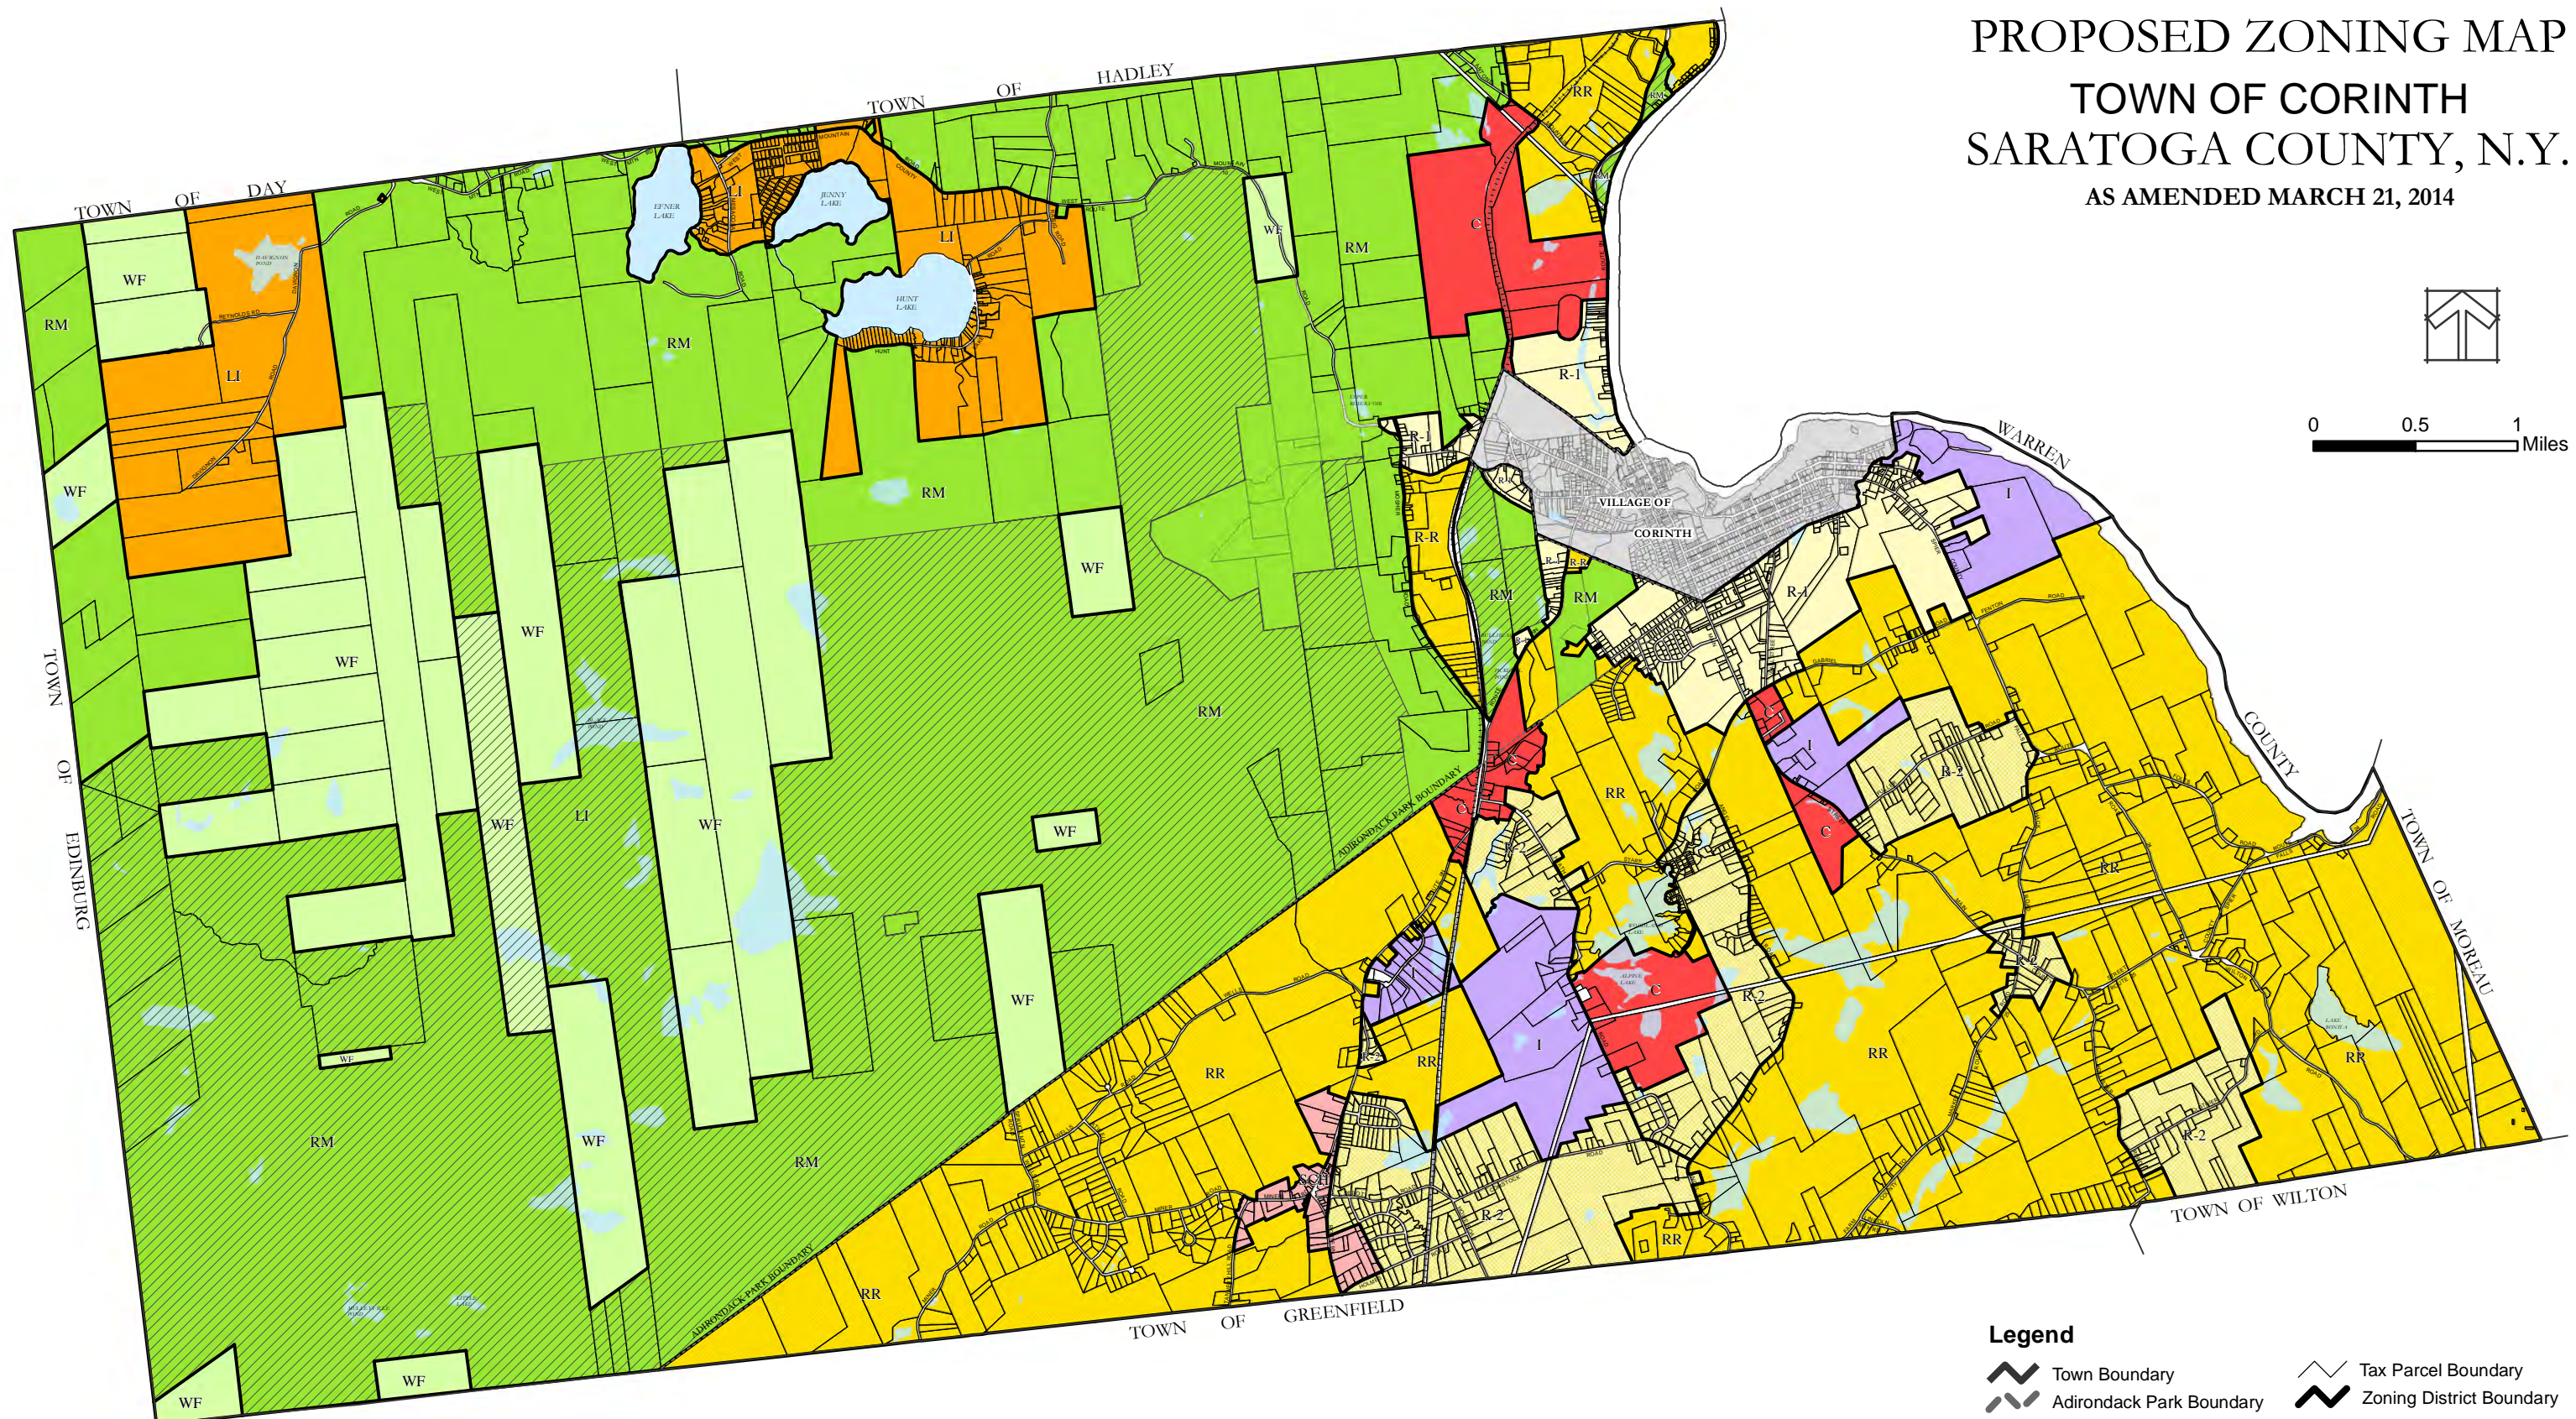

PROPOSED ZONING MAP TOWN OF CORINTH SARATOGA COUNTY, N.Y. AS AMENDED MARCH 21, 2014

Legend

- Town Boundary
- Adirondack Park Boundary
- Zoning District Boundary
- Tax Parcel Boundary

Zoning Districts

- C: Commercial
- I: Industrial
- LI: Low Intensity
- WF: Wild Forest
- R-1: High Density Residential
- R-2: Mixed Residential
- RM: Resource Management
- RR: Rural Residential
- SCH: South Corinth
- Overlay District 1